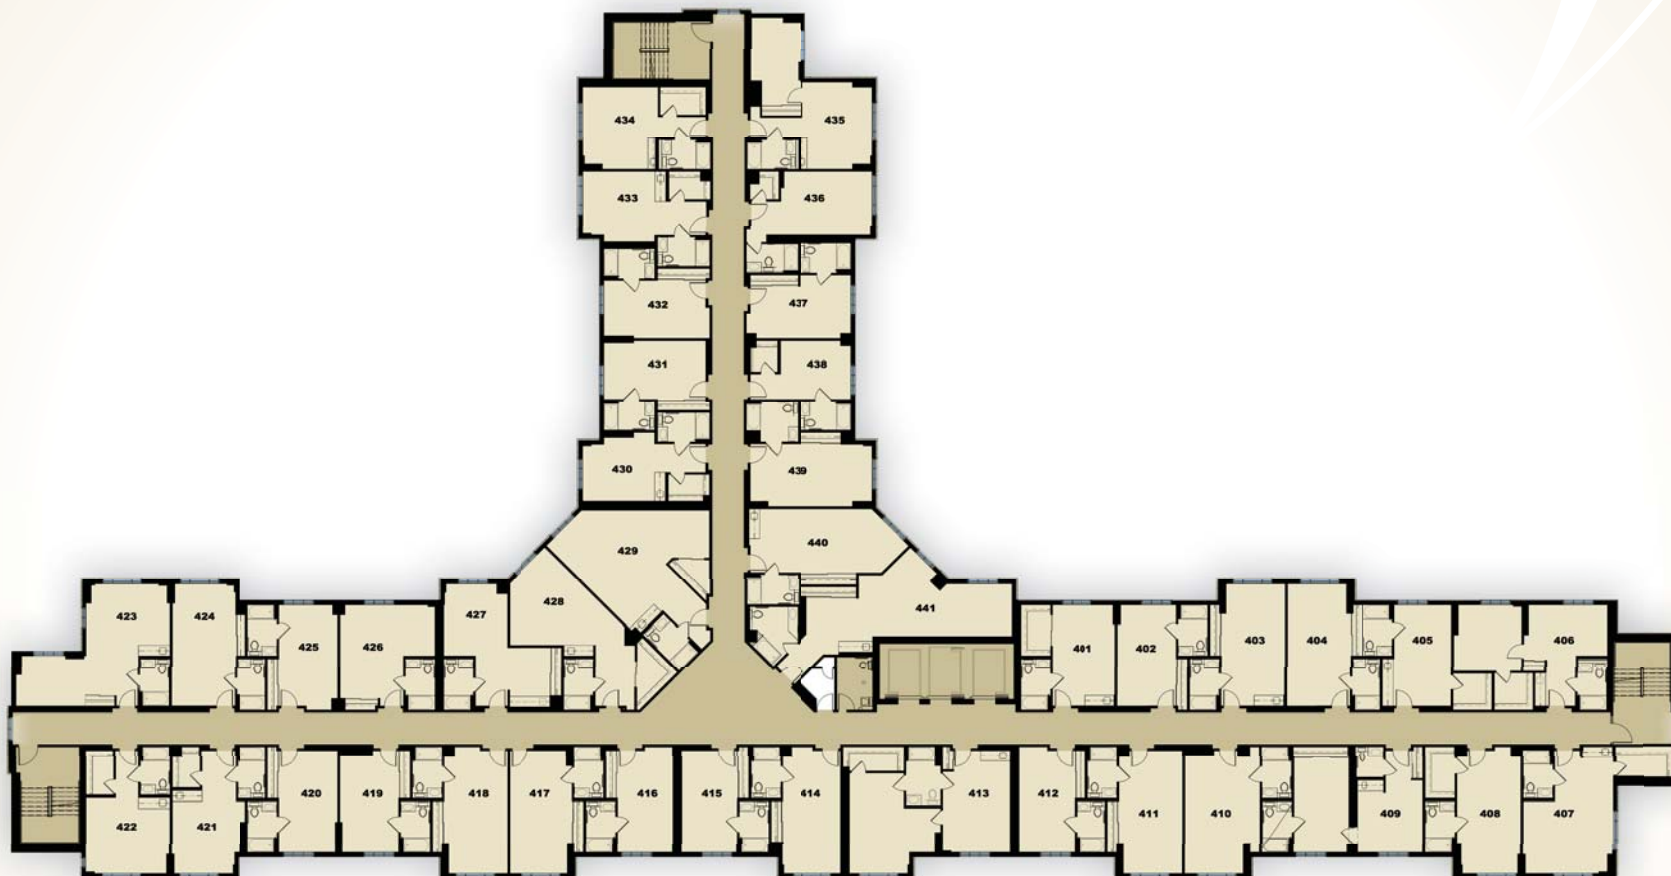

FOURTH FLOOR - QUATRIÈME PLANCHER

Valley Stream Manor
Retirement Living

2 Valley Stream Drive, Ottawa, Ontario K2H 0A5

Tel: 613-232-2202 Fax: 613-232-9614

www.valleystreammanor.com