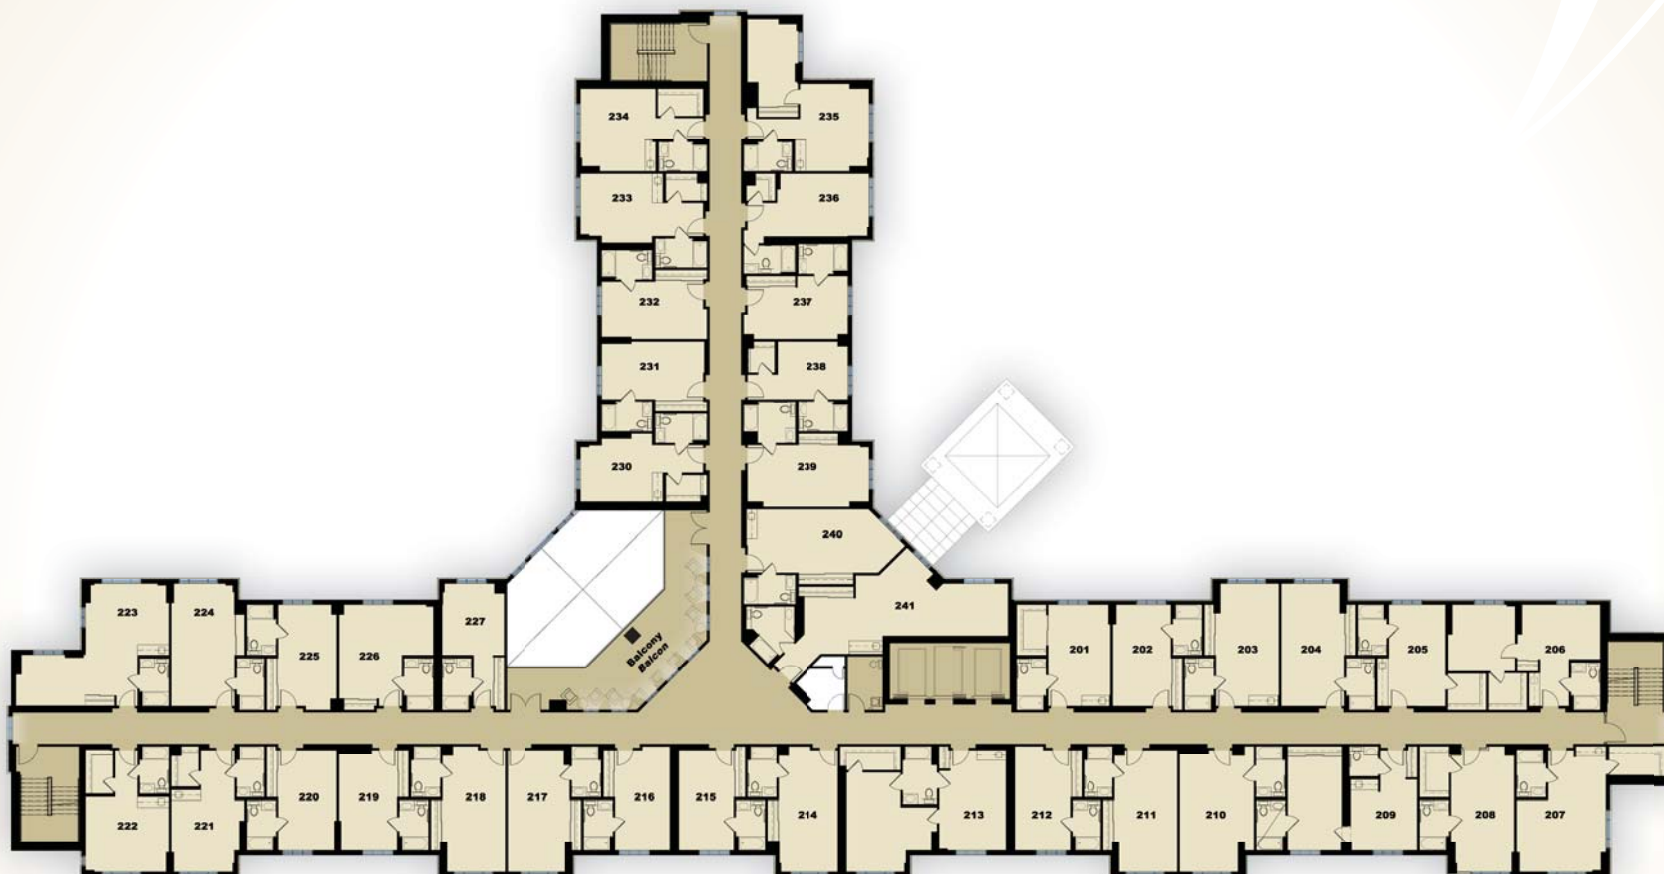

GROUND FLOOR - PLANCHER PRINCIPAL

Valley Stream Manor
Retirement Living

2 Valley Stream Drive, Ottawa, Ontario K2H 0A5

Tel: 613-232-2202 Fax: 613-232-9614

www.valleystreammanor.com

SECOND FLOOR - DEUXIÈME PLANCHER