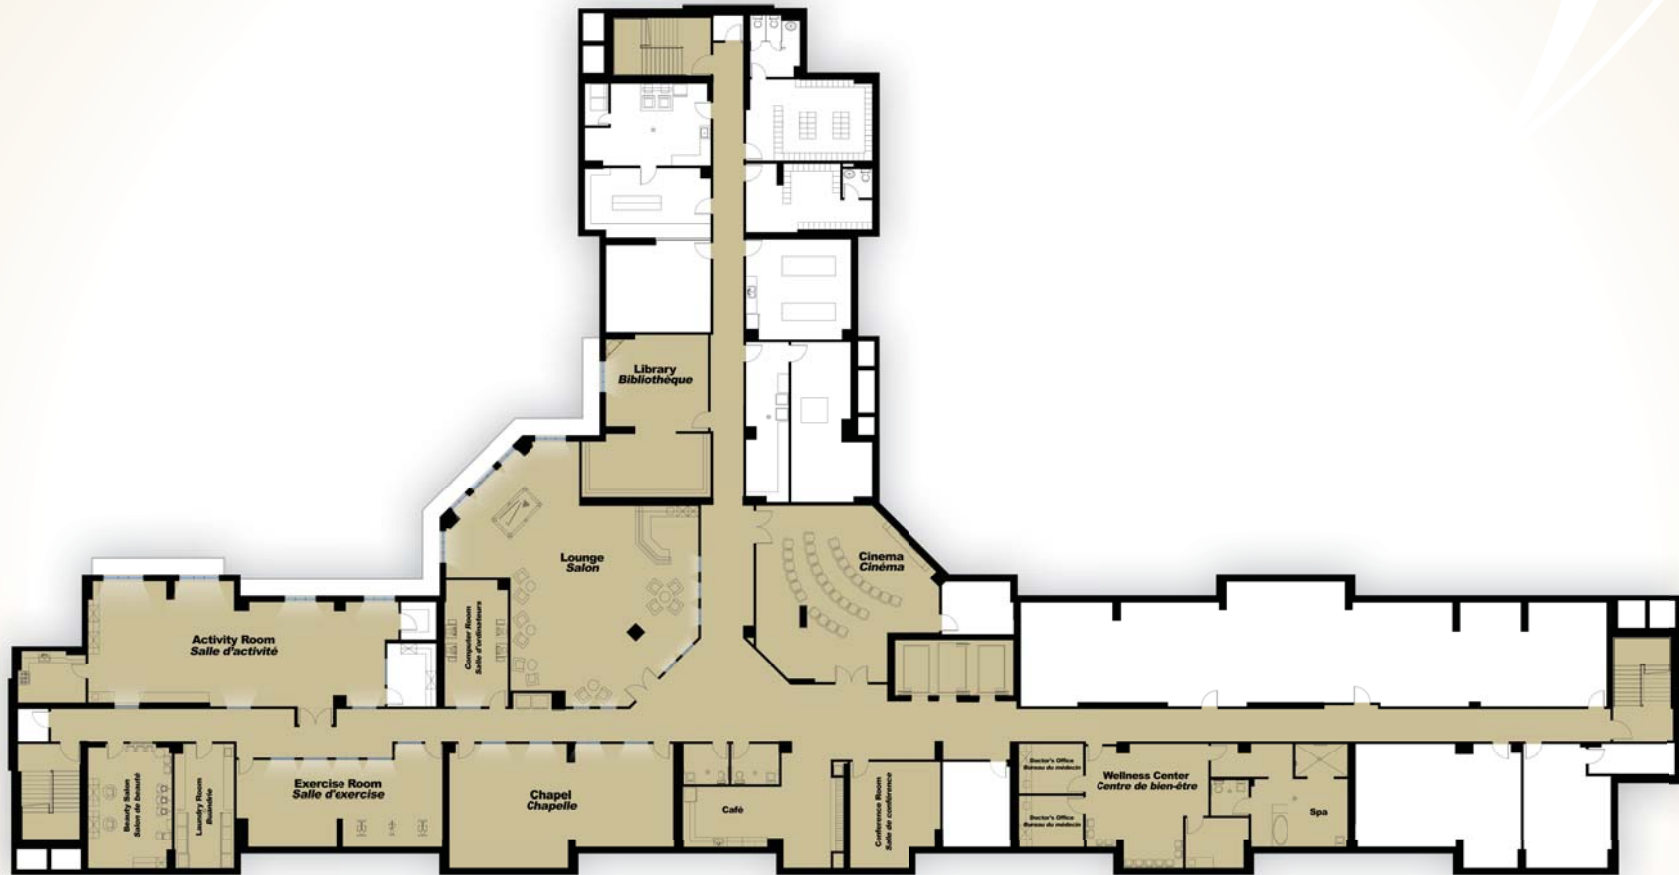

LOWER LEVEL - SOUS-SOL

Valley Stream Manor
Retirement Living

2 Valley Stream Drive, Ottawa, Ontario K2H 0A5
Tel: 613-232-2202 Fax: 613-232-9614

www.valleystreammanor.com