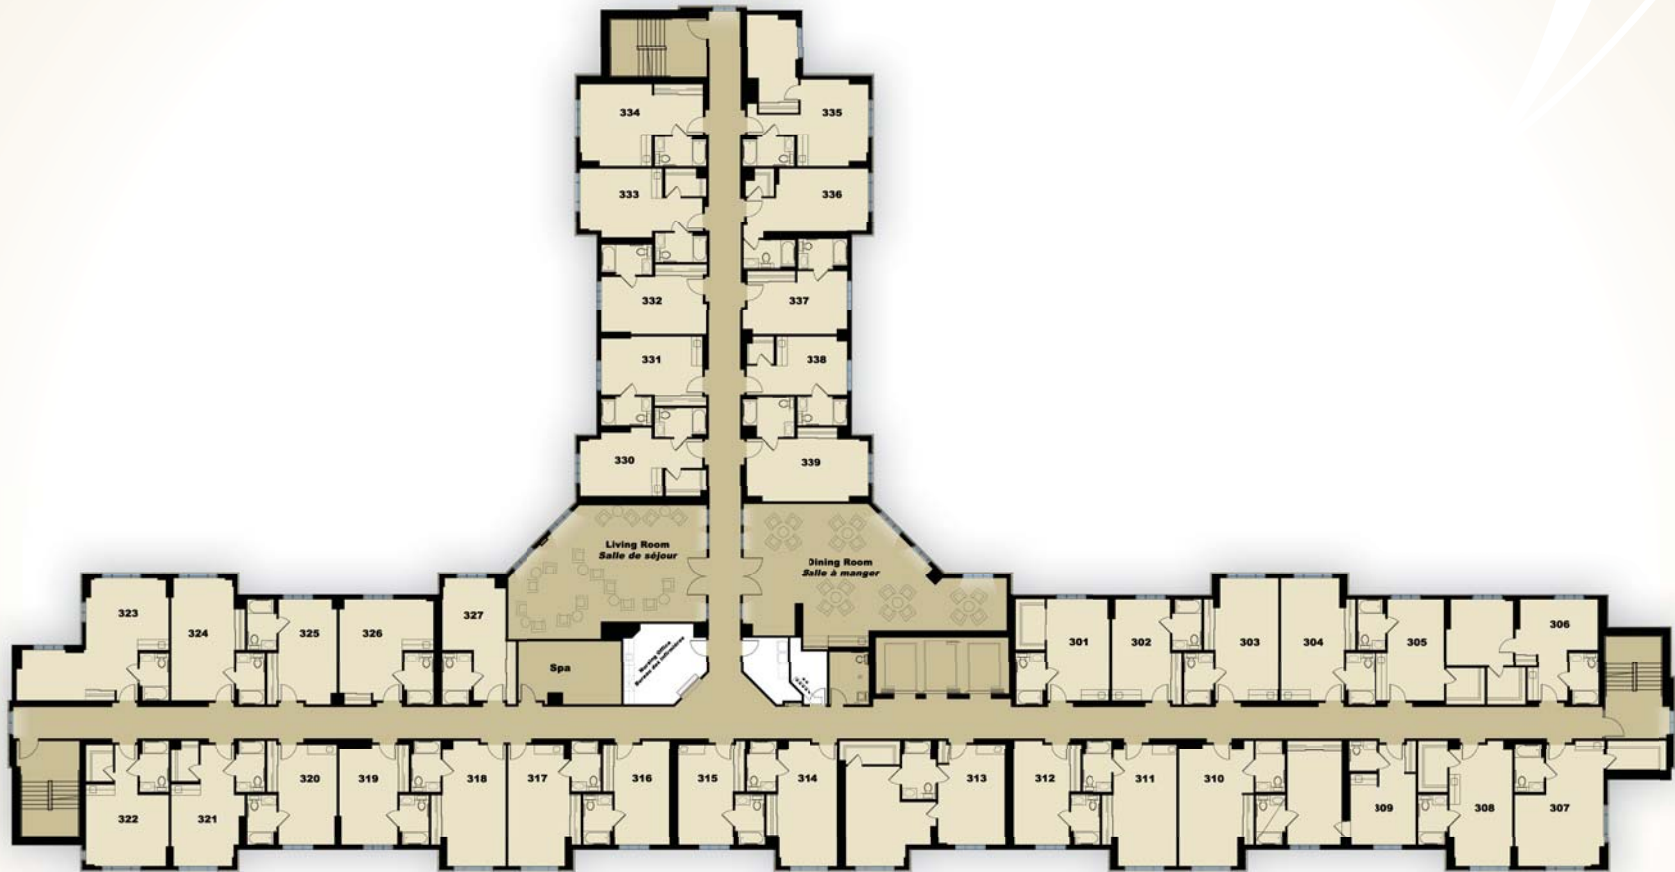

THIRD FLOOR - TROISIÈME PLANCHER

Valley Stream Manor
Retirement Living

2 Valley Stream Drive, Ottawa, Ontario K2H 0A5
Tel: 613-232-2202 Fax: 613-232-9614

www.valleystreammanor.com