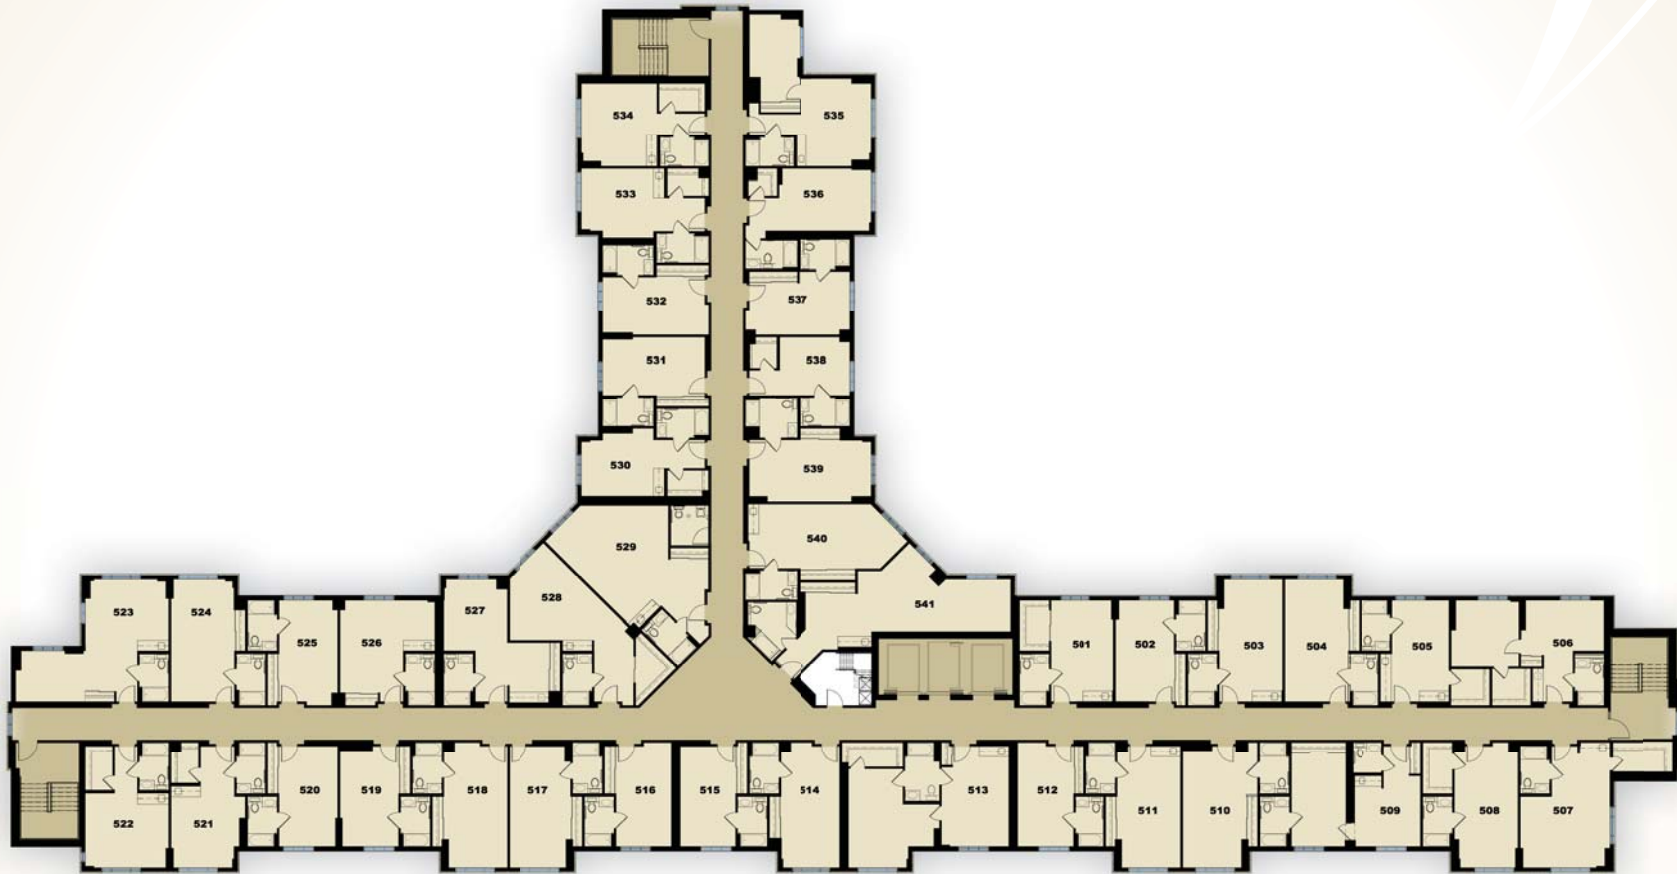

FIFTH FLOOR - CINQUIÈME PLANCHER

Valley Stream Manor
Retirement Living

2 Valley Stream Drive, Ottawa, Ontario K2H 0A5
Tel: 613-232-2202 Fax: 613-232-9614

www.valleystreammanor.com